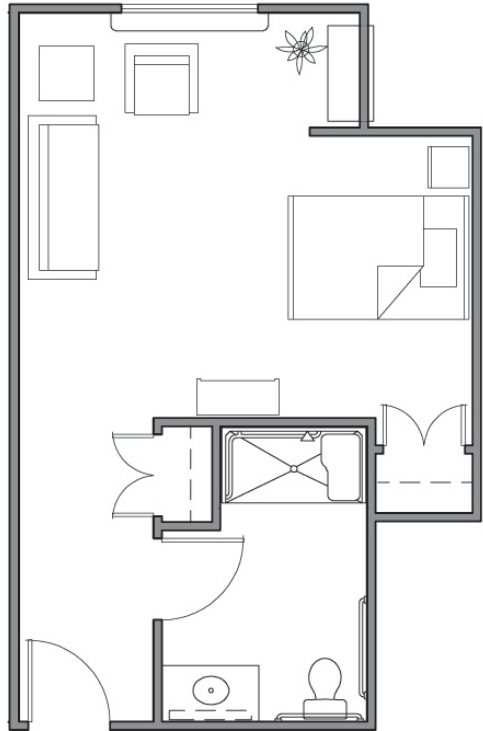

Private Studio Apartment  
BRIDGEHAVEN MEMORY CARE

377 Square Feet

Private Studio Deluxe Apartment  
BRIDGEHAVEN MEMORY CARE

445 Square Feet