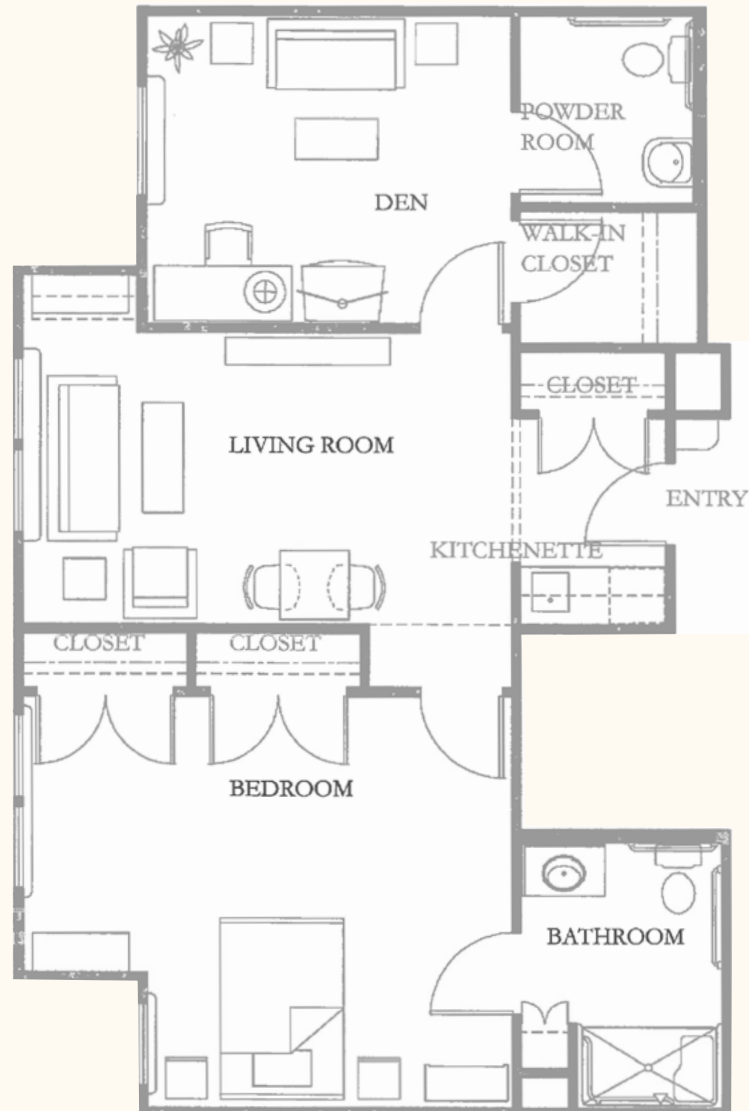

AlmaVia of San Rafael

Typical Two Bedroom - 958 square feet - Assisted Living

AlmaVia of San Rafael

515 Northgate Drive
San Rafael, California
415.491.1900

info@almaviaofsanrafael.org
www.almaviaofsanrafael.org
facebook.com/almviasanrafael