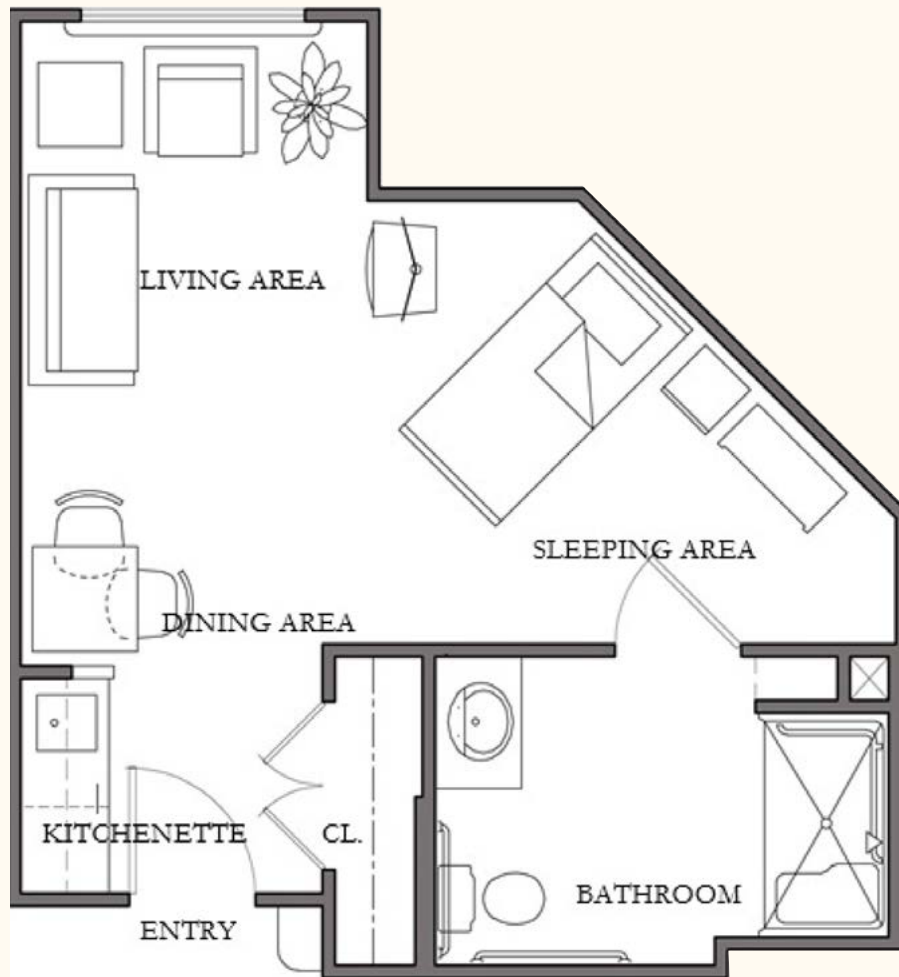

# AlmaVia of San Francisco

*Typical Studio - 367 square feet - Assisted Living*