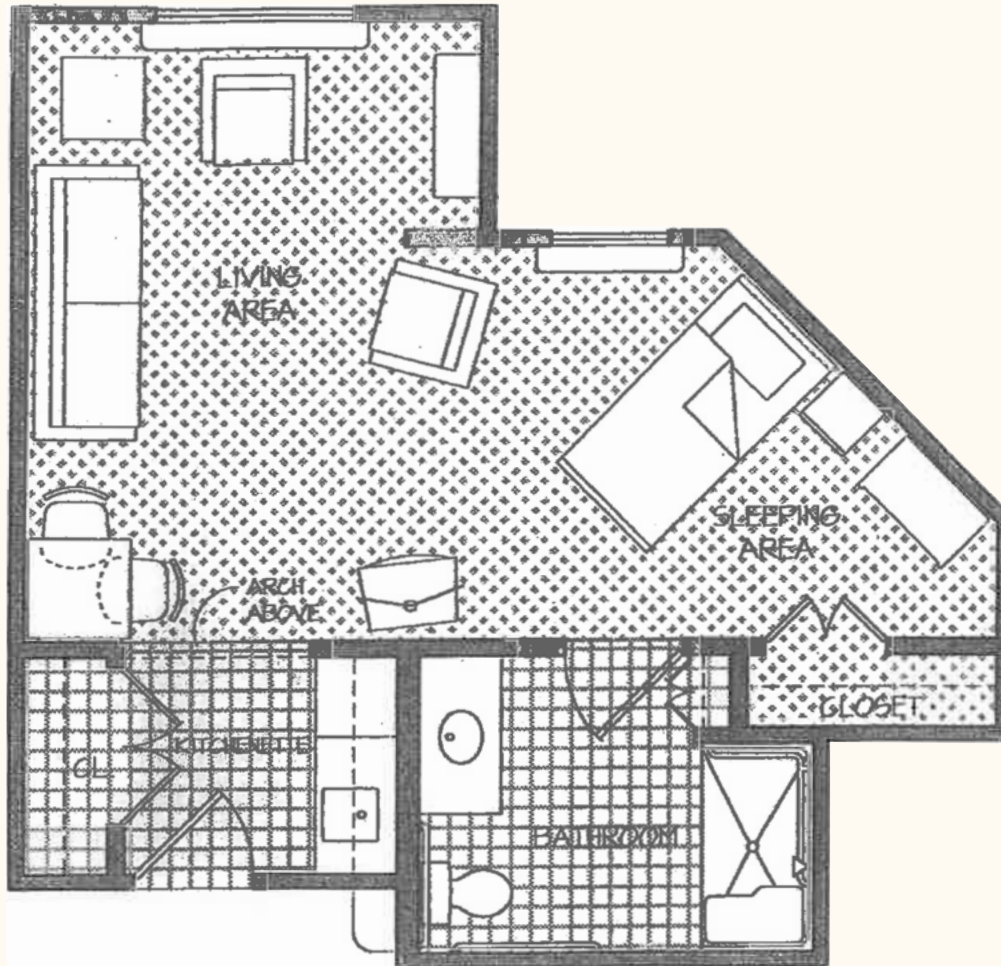

AlmaVia of Camarillo

Typical Studio - 424 square feet - Assisted Living

AlmaVia of Camarillo

2500 Ponderosa Drive North
Camarillo, California
805.388.5277

info@almaviaofcamarillo.org
www.almaviaofcamarillo.org
facebook.com/almaviacamarillo