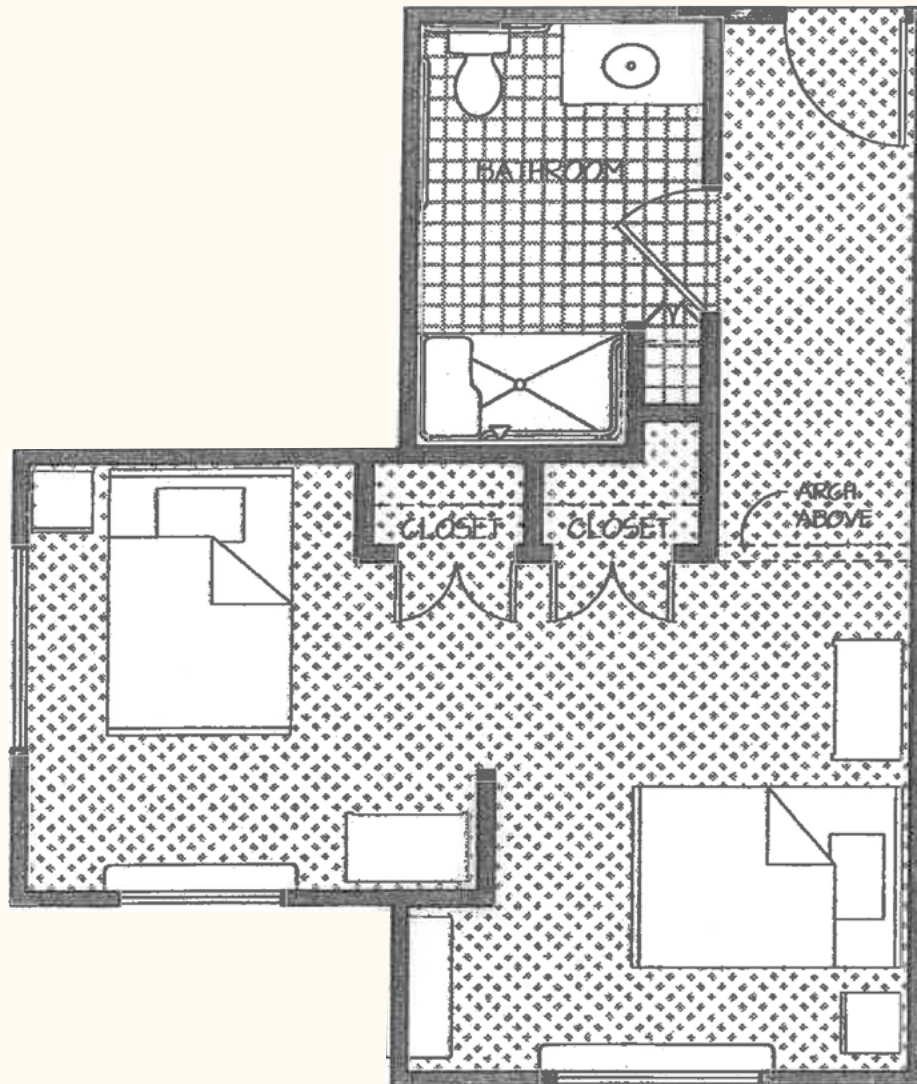

AlmaVia of Camarillo

Typical Shared Apartment - 418 square feet - Memory Care

AlmaVia of Camarillo

2500 Ponderosa Drive North
Camarillo, California
805.388.5277

info@almaviaofcamarillo.org
www.almaviaofcamarillo.org
facebook.com/almaviacamarillo