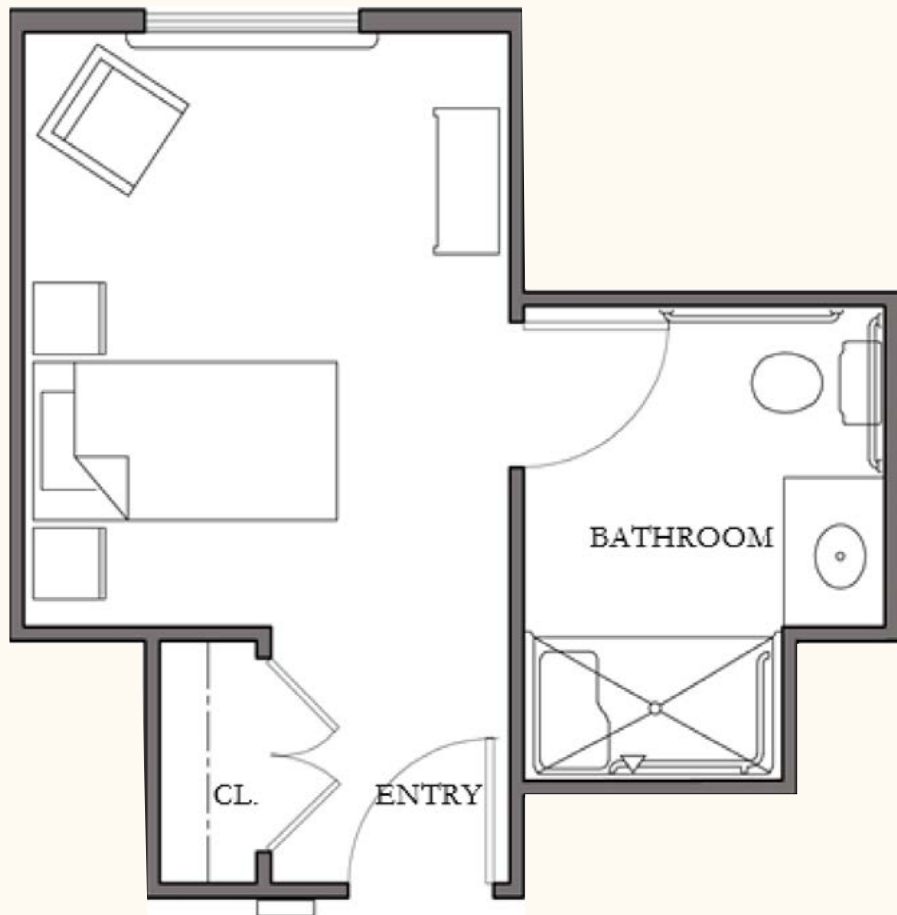

# AlmaVia of San Francisco

*Typical Private Apartment - 230 square feet - Memory Care*