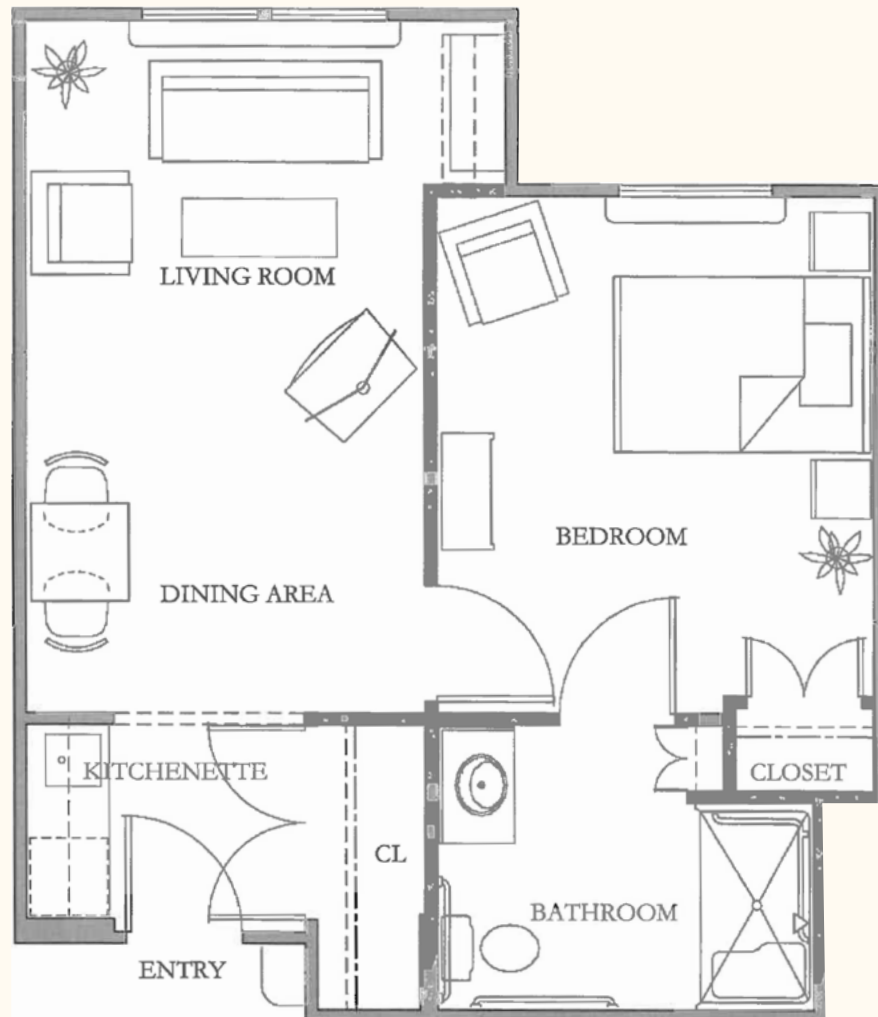

# AlmaVia of San Rafael

*Typical One Bedroom - 518 square feet - Assisted Living*