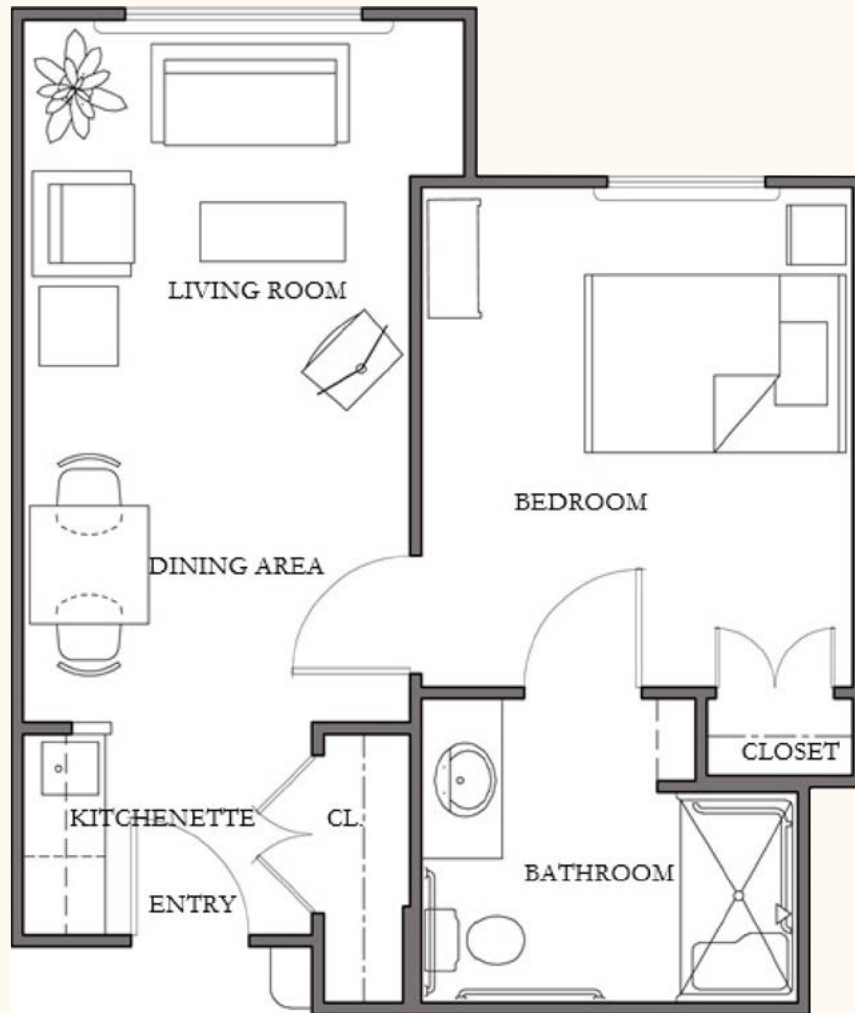

# AlmaVia of San Francisco

*Typical One Bedroom - 460 square feet - Assisted Living*