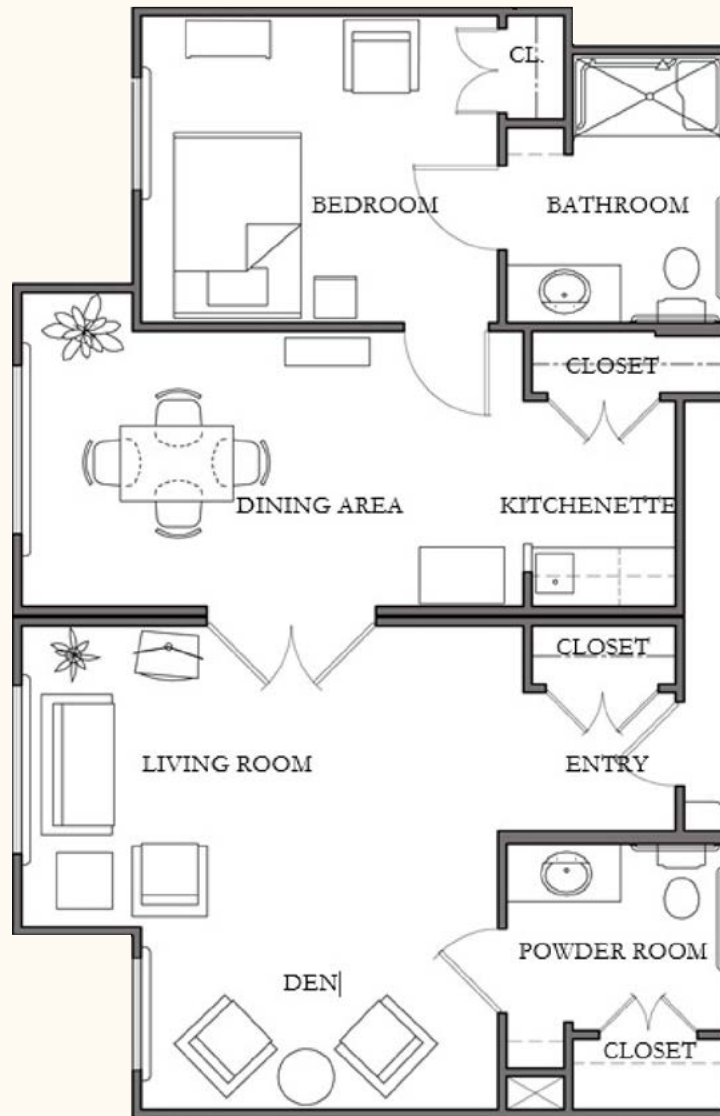

# AlmaVia of San Francisco

*Typical One Bedroom + Den - 863 square feet - Assisted Living*