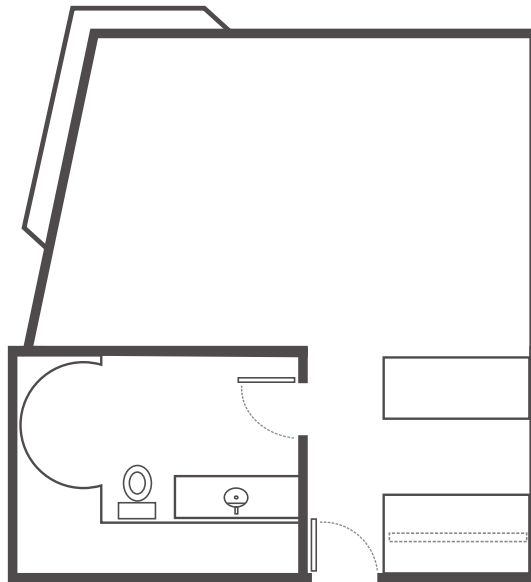

Private Studio Apartment
ASSISTED LIVING &
OASIS MEMORY CARE

183 Square Feet

Deluxe Studio Apartment
ASSISTED LIVING &
OASIS MEMORY CARE

247 Square Feet

Dual Studio Apartment
ASSISTED LIVING

367 Square Feet