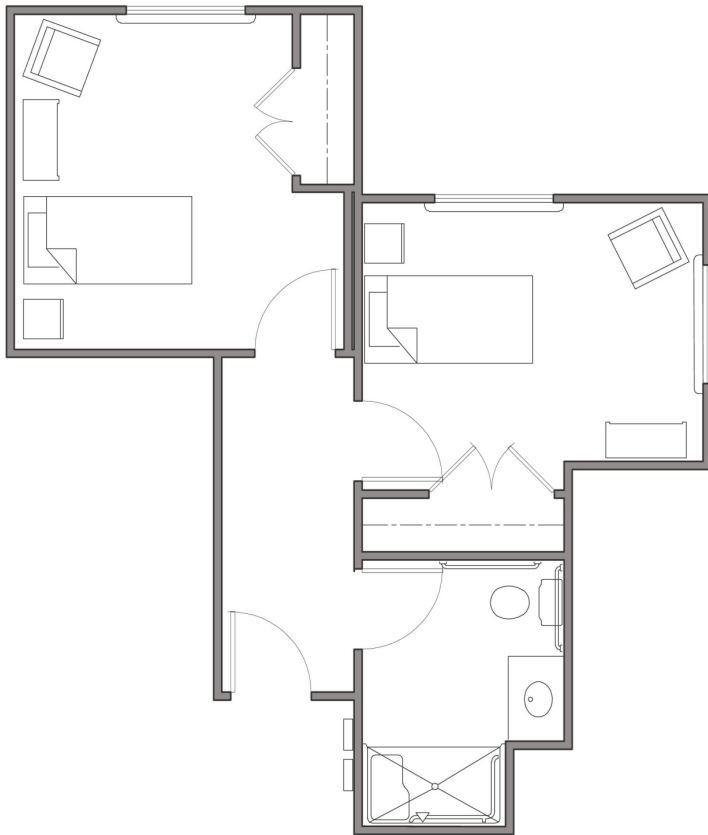

Private Suite with Shared Bath
BRIDGEHAVEN & GARDEN MEMORY CARE

155 Square Feet

Private Suite with Private Bath
BRIDGEHAVEN & GARDEN MEMORY CARE

230 Square Feet