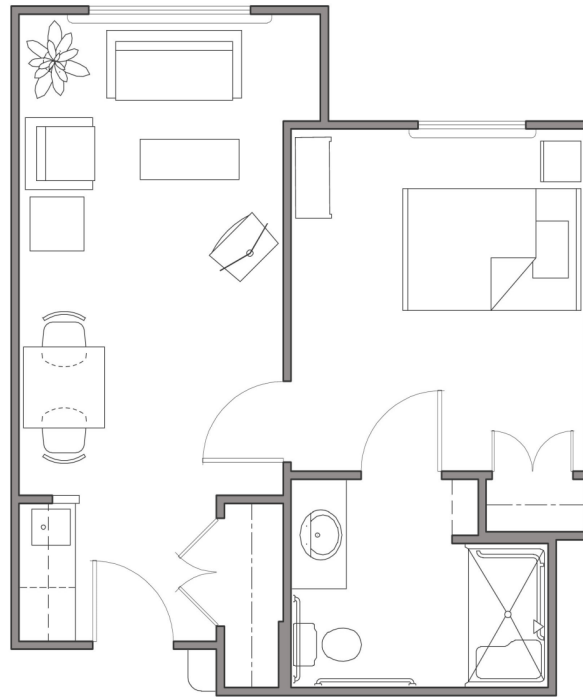

Alcove Apartment
ASSISTED LIVING

367 Square Feet

One-Bedroom Apartment
ASSISTED LIVING

460 Square Feet

Two-Bedroom Apartment
ASSISTED LIVING

863 Square Feet