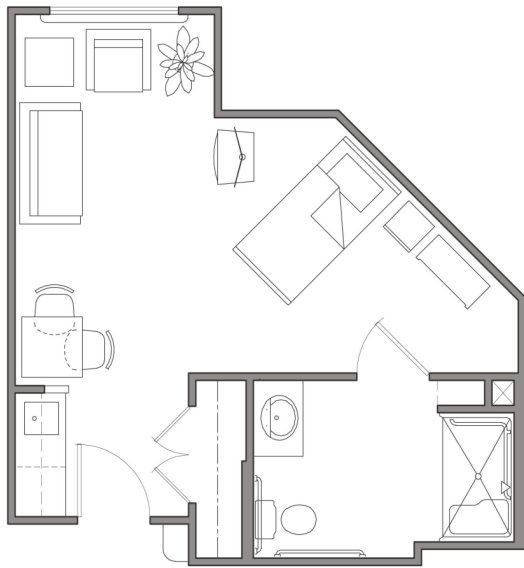

Alcove Apartment
ASSISTED LIVING

367 Square Feet

One-Bedroom Apartment
ASSISTED LIVING

460 Square Feet

Two-Bedroom Apartment
ASSISTED LIVING

863 Square Feet